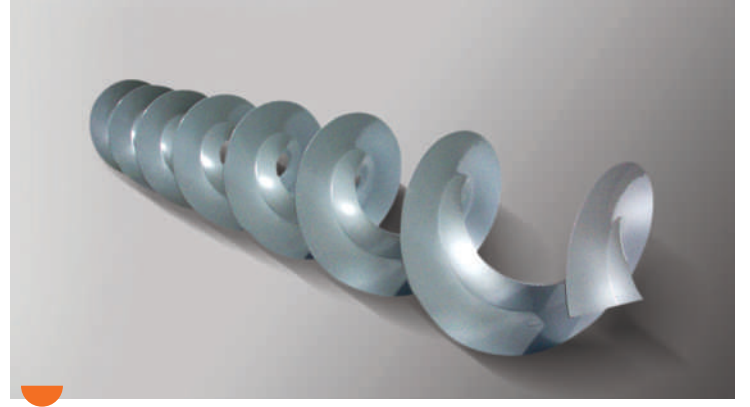

# helezon, boru screw, piping

Helezon  
Screw

Asma Yatak  
( $\varnothing$  40-50-60 mm)  
Intermediate Screw Housing

Asma Yatak Milleti  
Shaft

Polyamid Asma Yatak Burçları  
Polyamide Barrel

Zaviye  
( $\varnothing$  100-120-150 mm)  
Elbow

Kloret  
( $\varnothing$  100-120-150 mm)  
Collar Clip

Akış Borusu  
( $\varnothing$  100-120-150 mm)  
Flow Pipe

Kauçuk Kapak  
( $\varnothing$  100-120 mm)  
Rubber Outlet Cover

Mika  
Viewing Glass

Kauçuk Manşon  
Rubber Sleeve