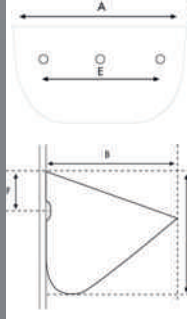

# helezon, boru screw, piping

Helezon  
Screw

Asma Yatak  
( $\varnothing$  40-50-60 mm)  
Intermediate Screw Housing

Asma Yatak Milleti  
Shaft

Polyamid Asma Yatak Burçları  
Polyamide Barrel

Zaviye  
( $\varnothing$  100-120-150 mm)  
Elbow

Kloret  
( $\varnothing$  100-120-150 mm)  
Collar Clip

Akış Borusu  
( $\varnothing$  100-120-150 mm)  
Flow Pipe

Kauçuk Kapak  
( $\varnothing$  100-120 mm)  
Rubber Outlet Cover

Mika  
Viewing Glass

Kauçuk Manşon  
Rubber Sleeve