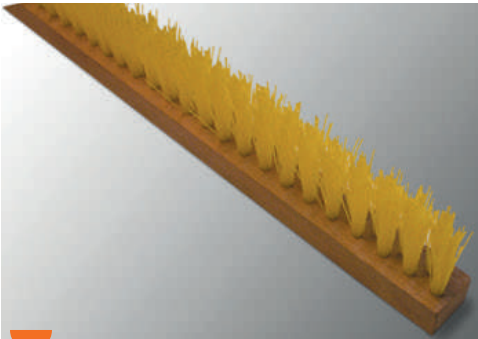

Naylon Fırça
Nylon Brush