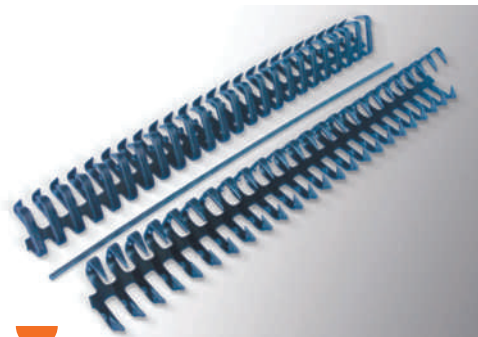

Saç Raptiye
(15-25-27-35-45 No)
Belt Fastener